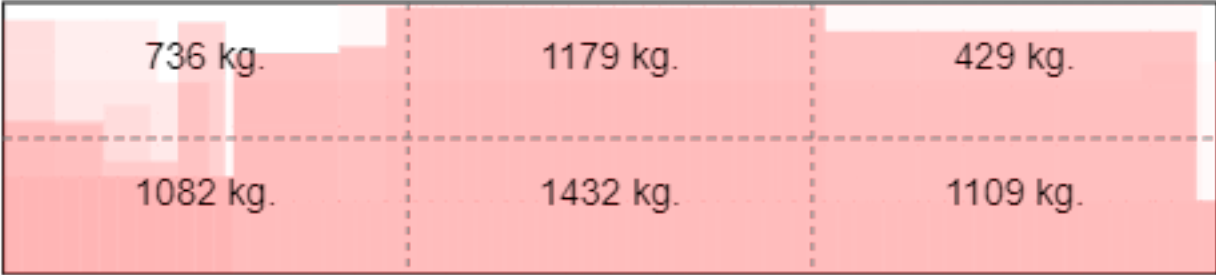

Side View

836 kg.	705 kg.	1069 kg.
1287 kg.	1180 kg.	989 kg.

Top View

1112 kg.	1011 kg.
998 kg.	887 kg.
1057 kg.	1001 kg.

Rear View

1371 kg.	1239 kg.
1795 kg.	1660 kg.

Note: Weights in boxes are Rounded Off to the nearest Kilogram.

Container: 2 / 3 Size : 12035 X 2352 X 2695

90.35

Volume : 80.92% Weight : 20.85%

Step : 24 / 24

■ 1050 X 150 X 730 Step Qty: 1

Rectangular low profile mirror

Weight Distribution Matrix (5967.000 Kg.)

Container: 2 / 3 Size : 12035 X 2352 X 2695

Side View

Top View

Rear View

Note: Weights in boxes are Rounded Off to the nearest Kilogram.

Weight Distribution Matrix (5567.000 Kg.)

Container: 3 / 3 Size : 12035 X 2352 X 2393

Side View

1065 kg.	1009 kg.	825 kg.
1055 kg.	1034 kg.	579 kg.