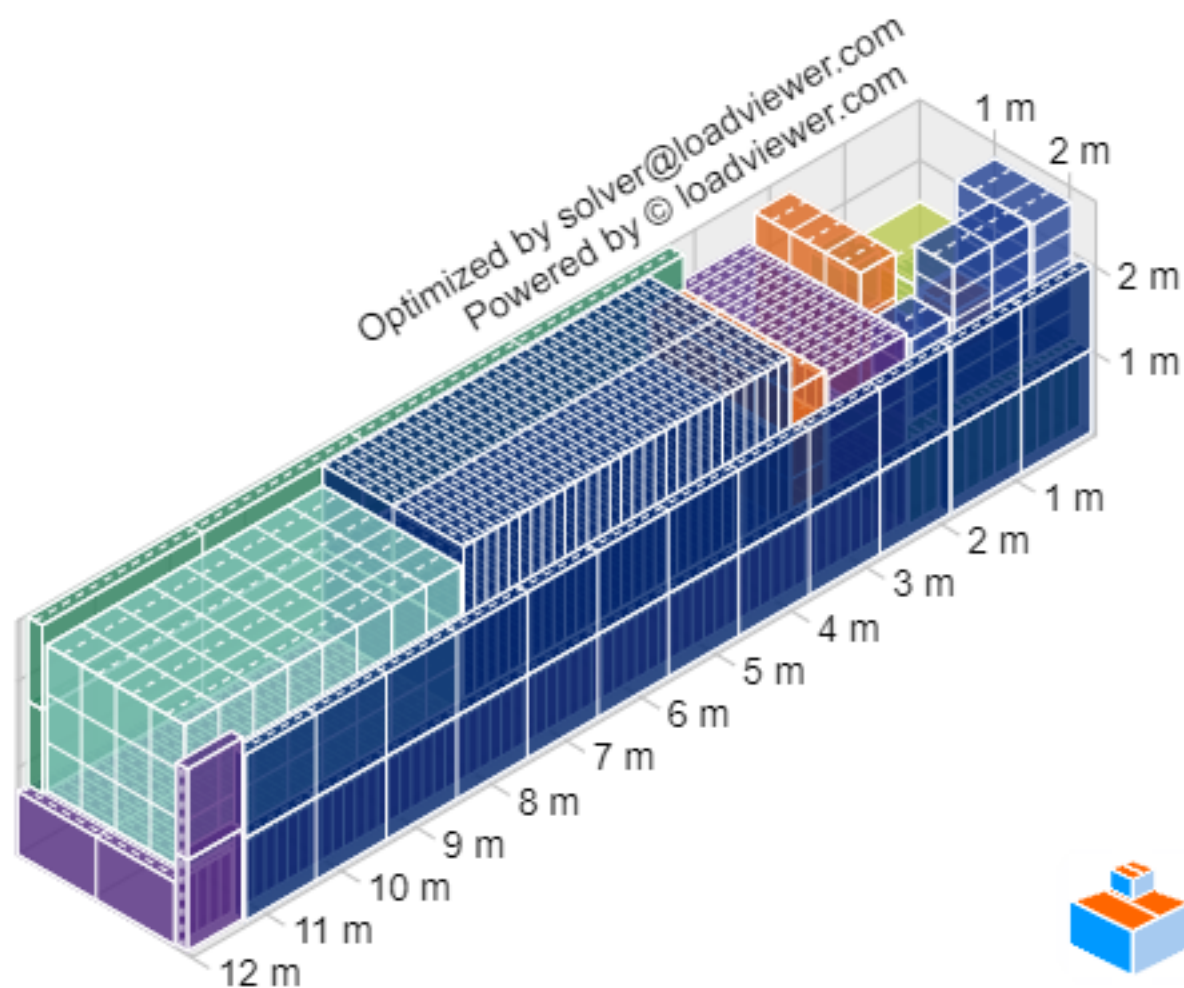

Container: 2 / 3 Size : 12035 X 2352 X 2695

90.35

Volume : 80.92% Weight : 20.85%

Step : 24 / 24

■ 1050 X 150 X 730 Step Qty: 1

Rectangular low profile mirror

Weight Distribution Matrix (5967.000 Kg.)

Container: 2 / 3 Size : 12035 X 2352 X 2695

Side View

Top View

Rear View

Note: Weights in boxes are Rounded Off to the nearest Kilogram.

Weight Distribution Matrix (5567.000 Kg.)

Container: 3 / 3 Size : 12035 X 2352 X 2393

Side View

1065 kg.	1009 kg.	825 kg.
1055 kg.	1034 kg.	579 kg.