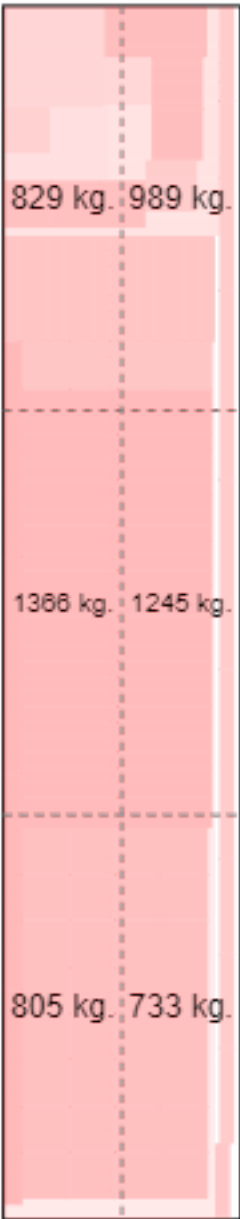

Weight Distribution Matrix (5967.000 Kg.)

Container: 2 / 3 Size : 12035 X 2352 X 2695

Top View

Note: Weights in boxes are Rounded Off to the nearest Kilogram.