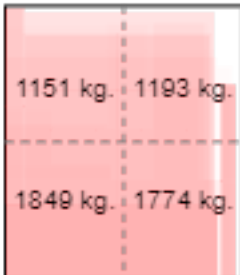

Container: 1 / 3 Size : 12035 X 2352 X 2695

90.35

Volume : 94.93% Weight : 21.19%

Step : 26 / 26

■ 2140 X 190 X 970 Step Qty: 1

Floor Mirror

Weight Distribution Matrix (6066.000 Kg.)

Container: 1 / 3 Size : 12035 X 2352 X 2695

Side View

836 kg.	705 kg.	1069 kg.
1287 kg.	1180 kg.	989 kg.

Top View

1112 kg.	1011 kg.
998 kg.	887 kg.
1057 kg.	1001 kg.

Rear View

1371 kg.	1239 kg.
1795 kg.	1660 kg.

Note: Weights in boxes are Rounded Off to the nearest Kilogram.

Container: 2 / 3 Size : 12035 X 2352 X 2695

90.35

Volume : 80.92% Weight : 20.85%

Step : 24 / 24

■ 1050 X 150 X 730 Step Qty: 1

Rectangular low profile mirror

Weight Distribution Matrix (5967.000 Kg.)

Container: 2 / 3 Size : 12035 X 2352 X 2695

Side View

Top View

Rear View

Note: Weights in boxes are Rounded Off to the nearest Kilogram.

Weight Distribution Matrix (5567.000 Kg.)

Container: 3 / 3 Size : 12035 X 2352 X 2393

Side View

1065 kg.	1009 kg.	825 kg.
1055 kg.	1034 kg.	579 kg.