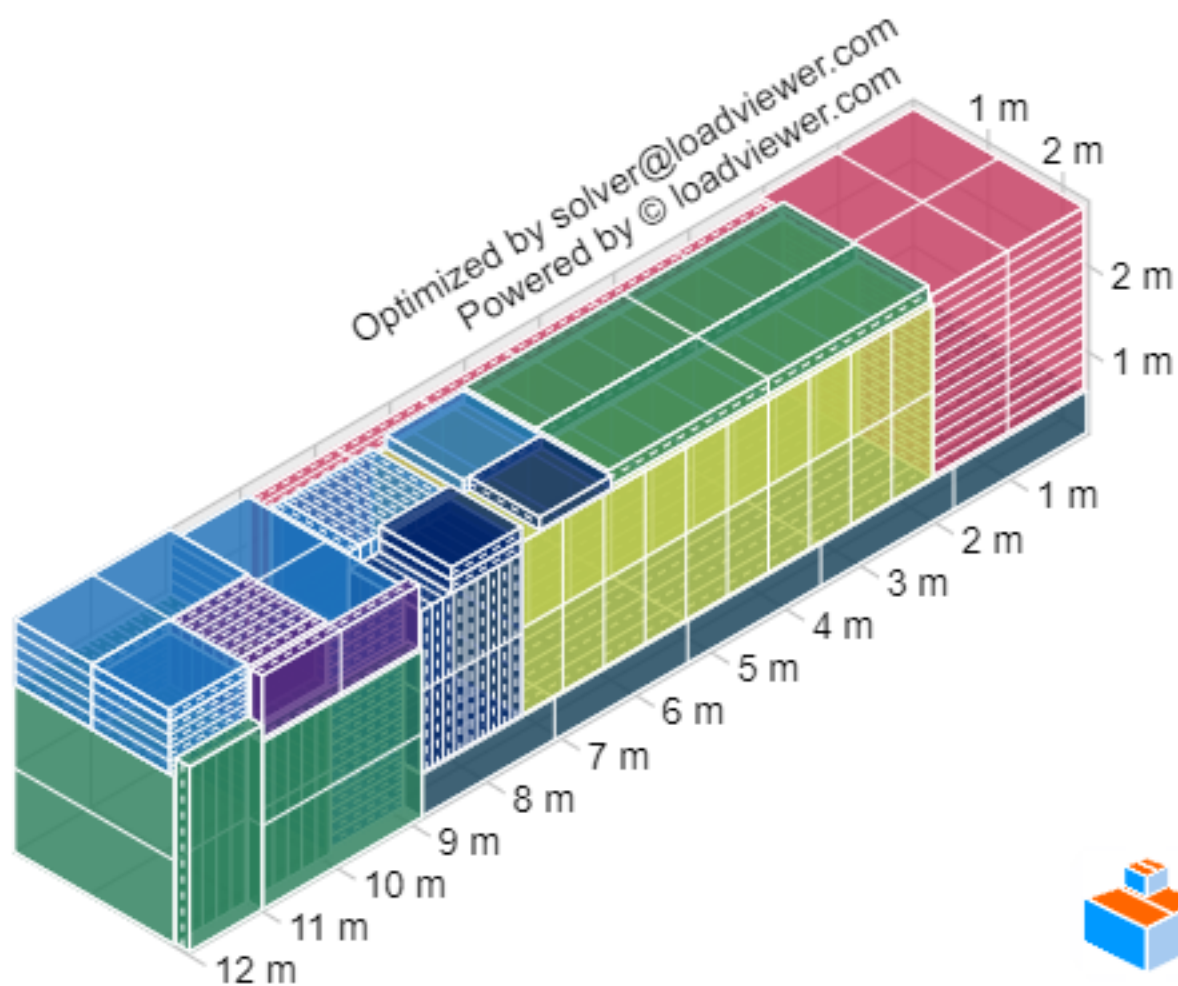

Container: 1 / 3 Size : 12035 X 2352 X 2695

90.35

Volume : 94.93% Weight : 21.19%

Step : 26 / 26

■ 2140 X 190 X 970 Step Qty: 1

Floor Mirror

Weight Distribution Matrix (6066.000 Kg.)

Container: 1 / 3 Size : 12035 X 2352 X 2695

Side View

836 kg.	705 kg.	1069 kg.
1287 kg.	1180 kg.	989 kg.

Top View

1112 kg.	1011 kg.
998 kg.	887 kg.
1057 kg.	1001 kg.

Rear View

1371 kg.	1239 kg.
1795 kg.	1660 kg.

Note: Weights in boxes are Rounded Off to the nearest Kilogram.

Side View

Top View

Rear View

Note: Weights in boxes are Rounded Off to the nearest Kilogram.

Weight Distribution Matrix (5567.000 Kg.)

Container: 3 / 3 Size : 12035 X 2352 X 2393

Side View

1065 kg.	1009 kg.	825 kg.
1055 kg.	1034 kg.	579 kg.